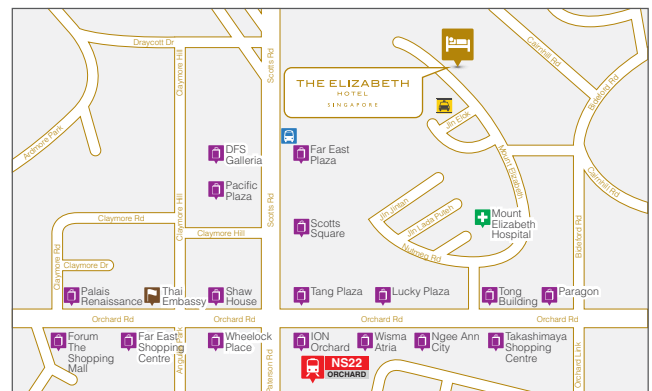

Location

Walk	Time
Mount Elizabeth Hospital	5 mins
Paragon Shopping Centre	5 mins
Orchard Road Shopping District	6 mins
Orchard MRT Station	10 mins

Taxi

Central Business District/Financial District	10 mins
Clarke Quay	10 mins
Suntec Singapore International Convention & Exhibition Centre	10 mins
HarbourFront Centre	20 mins
Sentosa	20 mins
Singapore Expo	25 mins
Singapore Changi Airport	25 mins

Reservation

Tel: +65 6881 8888 | Email: reseasy@fareast.com.sg

Toll Free Numbers

Singapore	1800 737 3279
Malaysia	1800 806 615
Indonesia	001 803 657 106
USA	1 855 953 4273

At The Elizabeth Hotel, an entrance of modern chandeliers, black marble counters accentuated by warm back lights and inviting smiles beckon. Throughout its interiors, fittings and service, the hotel exudes an understated beauty that can be best described as timeless elegance.

Situated in the private and exclusive enclave on Mount Elizabeth, it is still within easy access to one of the world's most famous streets, Orchard Road. It is truly a preferred choice for both business and leisure travellers alike.